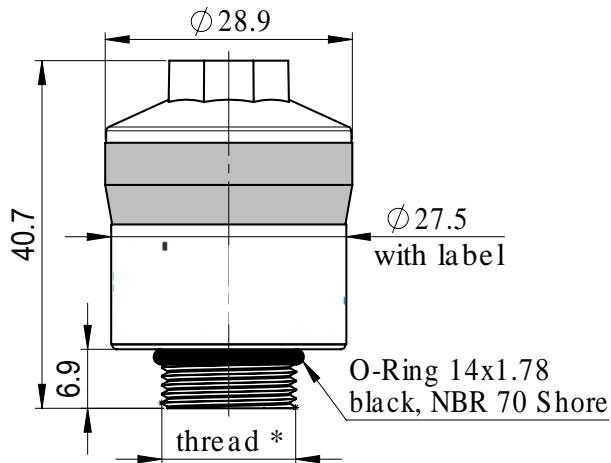

O2 - Industrial sensor - PO2ES-103D

.: TECHNICAL DRAWING .:

Sensor	PEWATRON Part number	Color			Electrical pin assignment			
		Cap	Housing	Threaded ring	Pin 1	Pin 2	Pin 3	Pin 4
I-103D	1620141615	white	grey	white	0V	SDA	SCL	Between +3.3V to +5.0V (+5.0V recommended)

Top view

Bottom view

Front view

* thread is compatible with DIN 13 M16x1 and UNEF 5/8-24

Dimension unit: mm

Dimension tolerances: linear ± 0.5 mm , diameter ± 0.3 mm

Document format: FB_K_TechDraw_V04

Document name: TechDraw_103D_V01P2