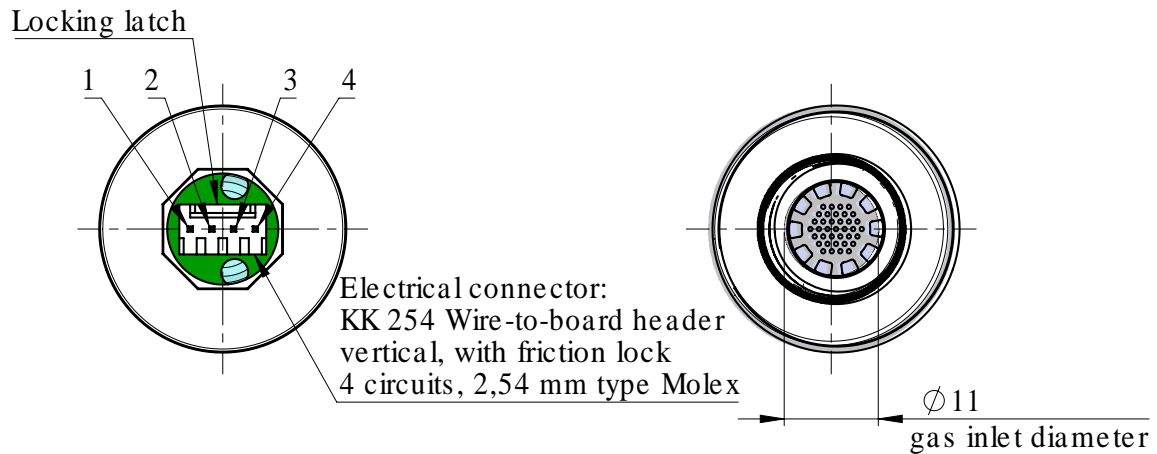

O2 - Industrial sensor - PO2ES-103D

.: TECHNICAL DRAWING .:

Sensor	PEWATRON Part number	Color			Electrical pin assignment			
		Cap	Housing	Threaded ring	Pin 1	Pin 2	Pin 3	Pin 4
I-103D	1620141615	white	grey	white	0V	SDA	SCL	Between +3.3V to +5.0V (+5.0V recommended)

Top view

Bottom view

Front view

* thread is compatible with DIN 13 M16x1 and UNEF 5/8-24

Dimension unit: mm

Dimension tolerances: linear ± 0.5 mm , diameter ± 0.3 mm

Document format: FB_K_TechDraw_V04

Document name: TechDraw_103D_V01P2