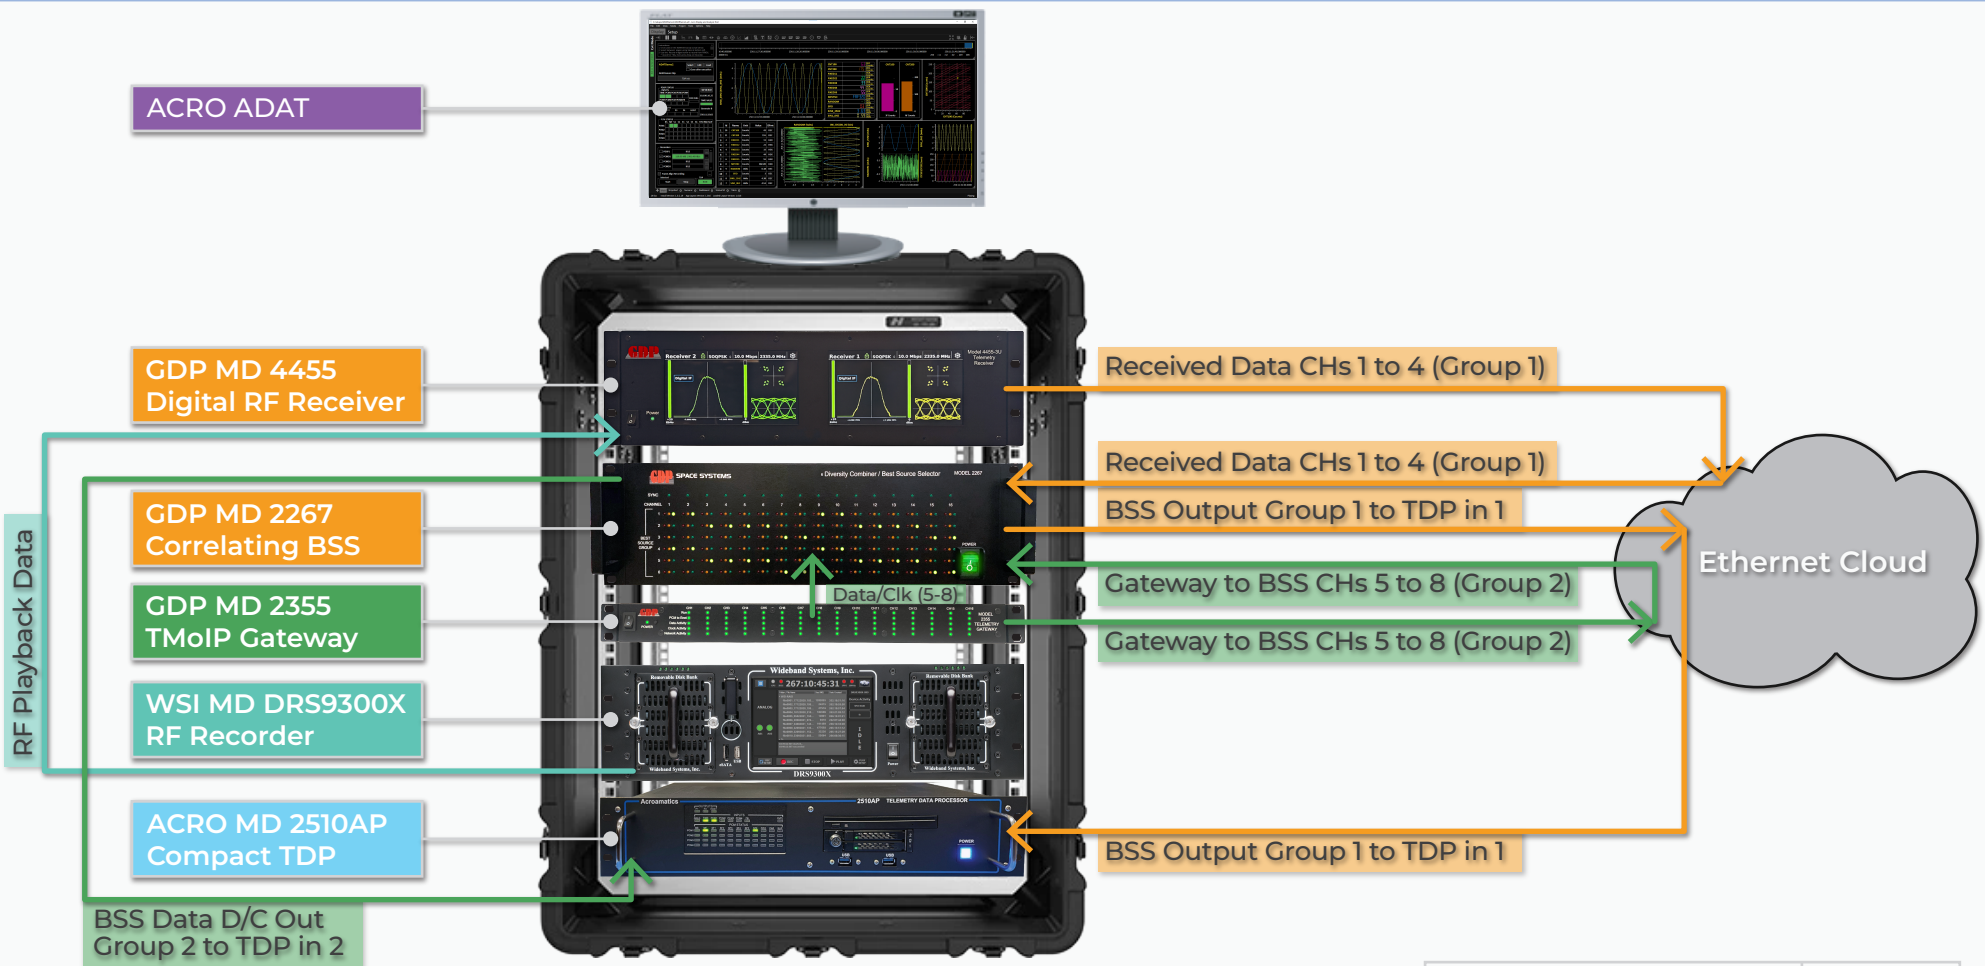

END-TO-END GROUND SYSTEM SOLUTION

This is end-to-end telemetry without compromise.

Delta Telemetry Systems connects acquisition, transport, recording, processing, and display & analysis into one cohesive solution. The Wideband RF Recorder Plays Back RF Recorded Data, sourced from the TDP PCM Simulator, to the GDP Receivers. Ethernet from the receivers and Gateway moves data reliably across the network to the Correlating BSS ensuring the best signal is always selected. Acroamatics TDPs and ADAT turn it into actionable insight in real time.

Every component is engineered to work together. Every link is validated.

The result is a mission-ready system that eliminates integration risk, maximizes data integrity, and delivers faster, smarter decisions from signal to insight.